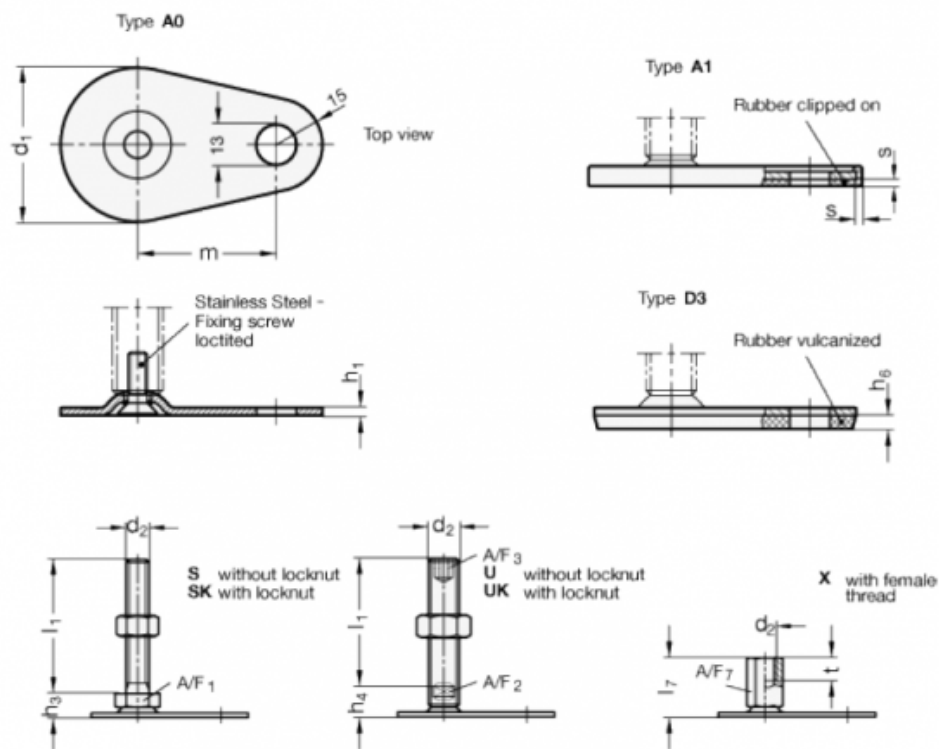

Article number: 204280M1280A1SK
 Description: E+G levelling foot
 GN 42-80-M12-80-A1-SK
 Note: SK With nut, External hexagon at the bottom

Measures

A/F1 = 17		s = 2
d1 = 80		
d2 = M12		
h1 = 3		
h3 = 12		
h6 =		
l1 = 80		
m = 70		